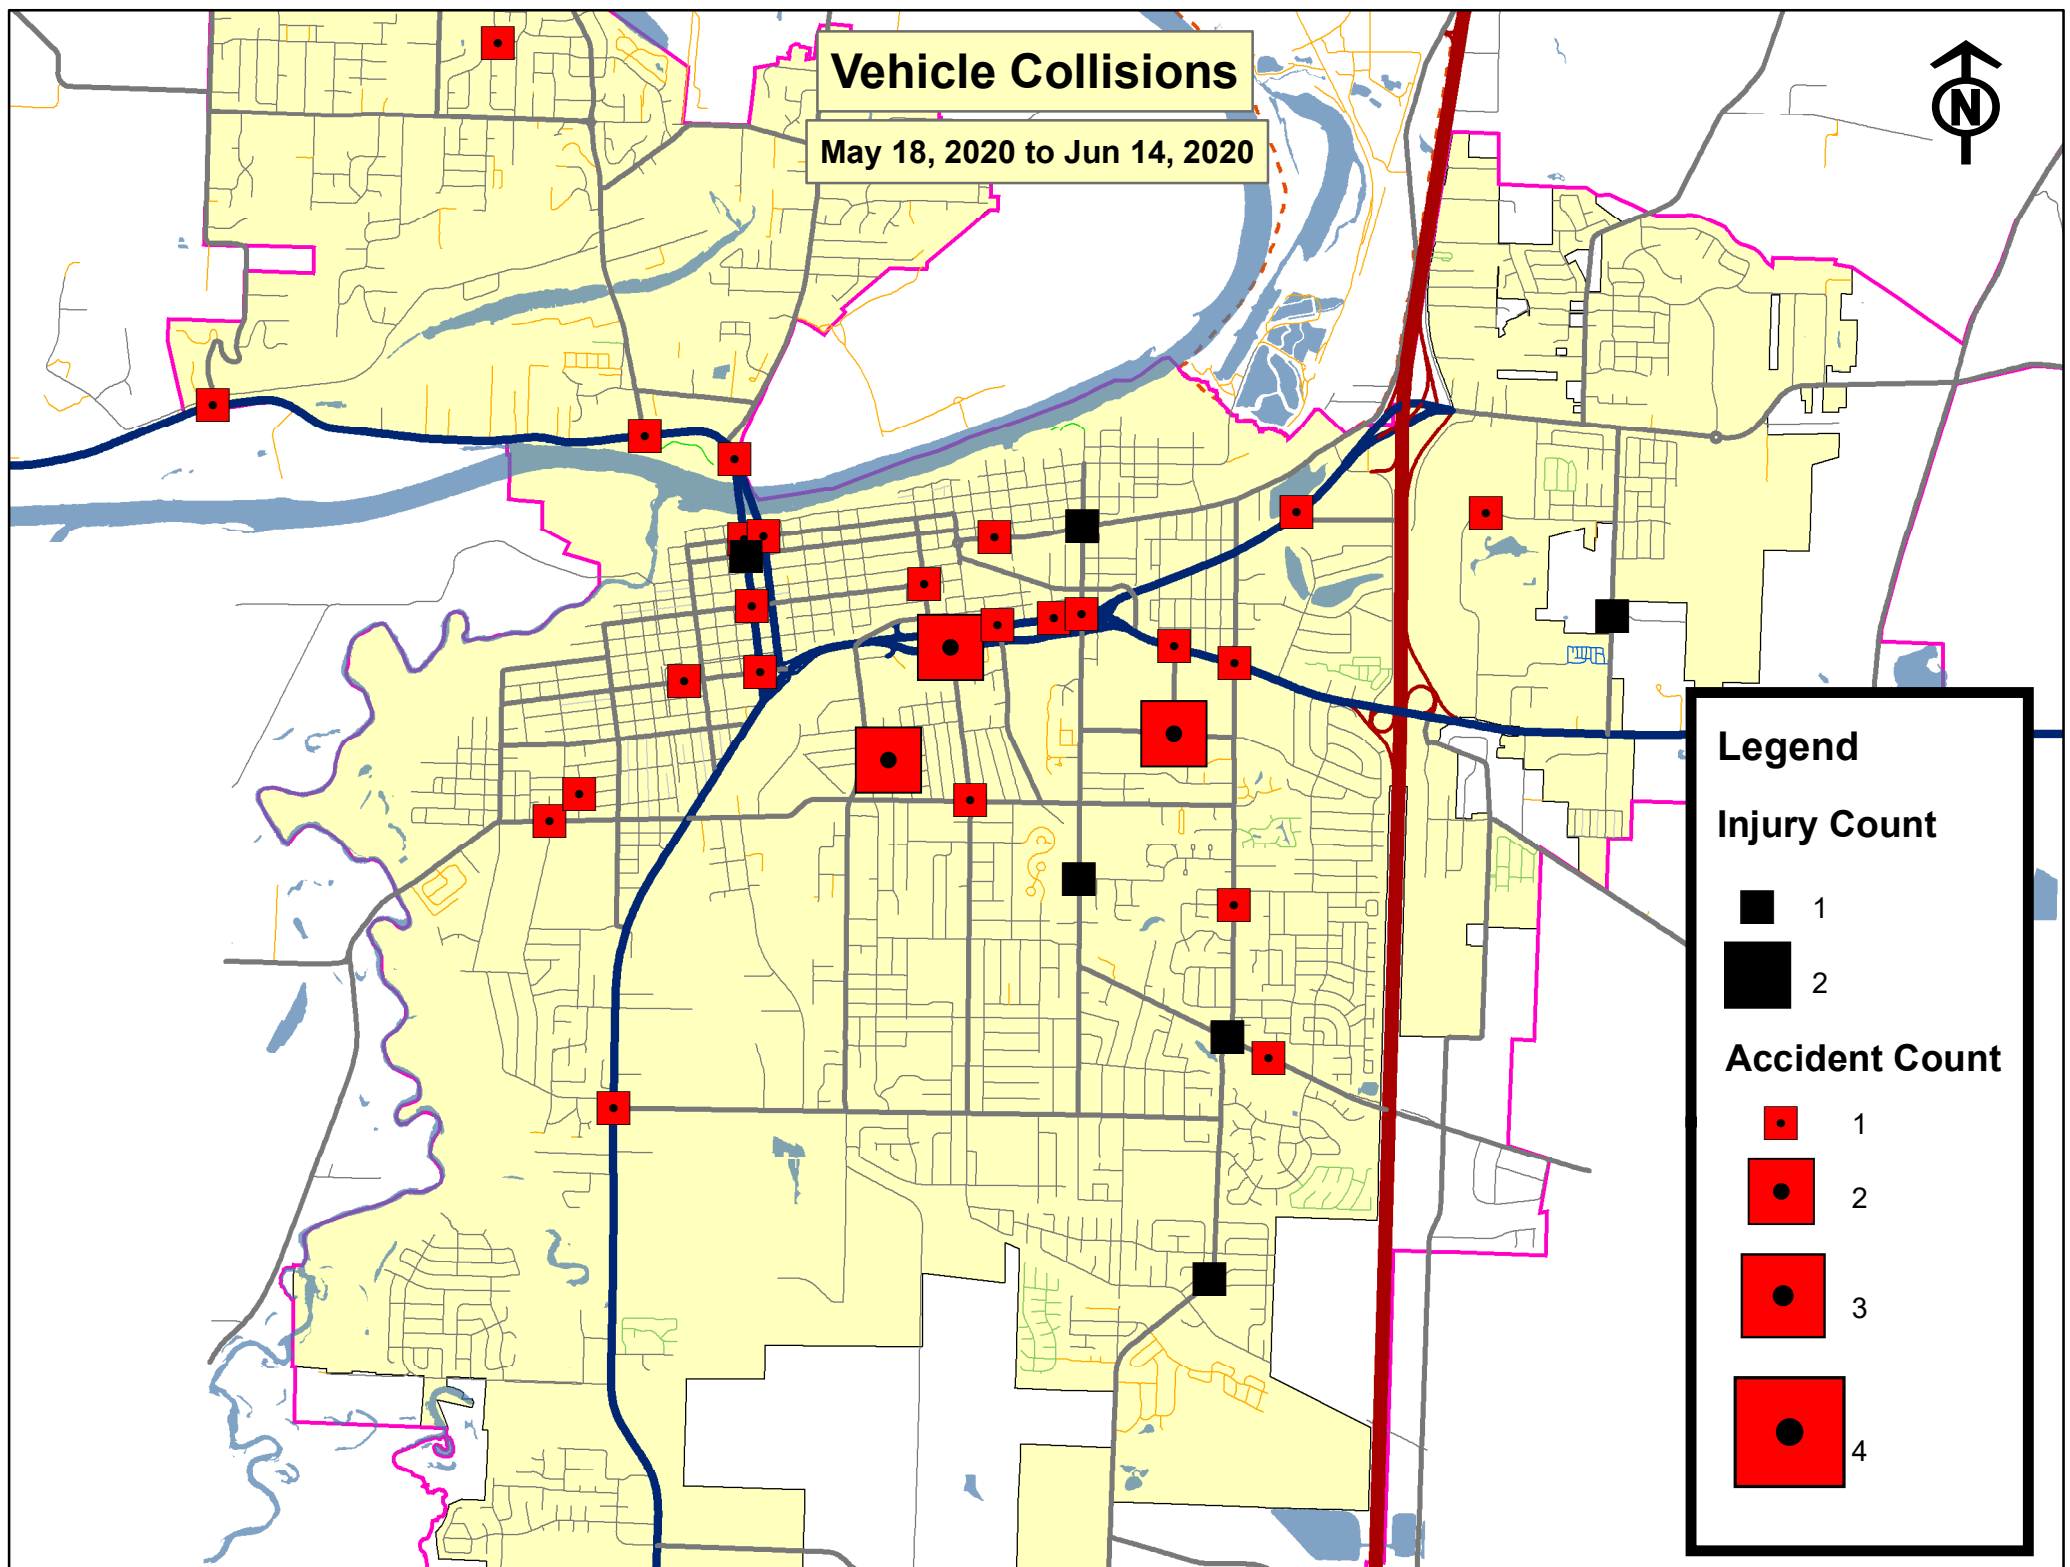

Vehicle Collisions

May 18, 2020 to Jun 14, 2020

Legend

Injury Count

- 1 (Small black square)
- 2 (Medium black square)

Accident Count

- 1 (Small red square)
- 2 (Medium red square)
- 3 (Large red square)
- 4 (Very large red square)