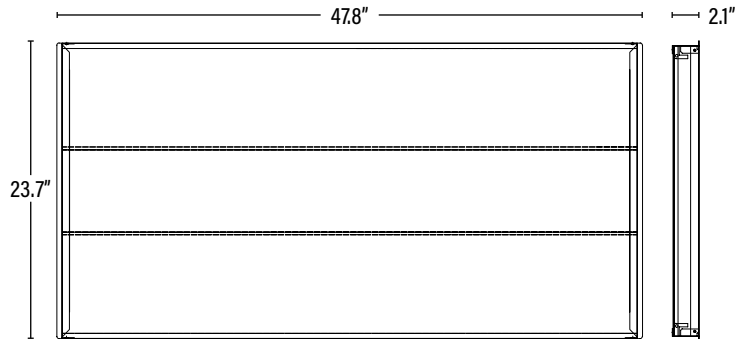

Item#: **55119**
LED 2X4 SPEC-SELECT™ CENTER BASKET TROFFER

ITEM INFORMATION

DIMENSIONS (Inches)

Length	47.8"
Width	23.7"
Height	2.1"
Net Weight (Lbs)	11.5

SUPPORTING DOCUMENTS (Grey = not available at this time.)

Product Sheet	VIEW
Install Instructions	VIEW
IES Download from Web Item	VIEW
LM79	VIEW
LM80	VIEW

PACKAGING

		UPC	DIMENSIONS (LxWxH)	GROSS WEIGHT (Lbs)
Master Carton	2	10811768023760	48.4" x 24.4" x 4.9"	--
Item	1	811768023763	N/A	N/A
Country of Origin	China			
HS Tariff	9405.10.6020			