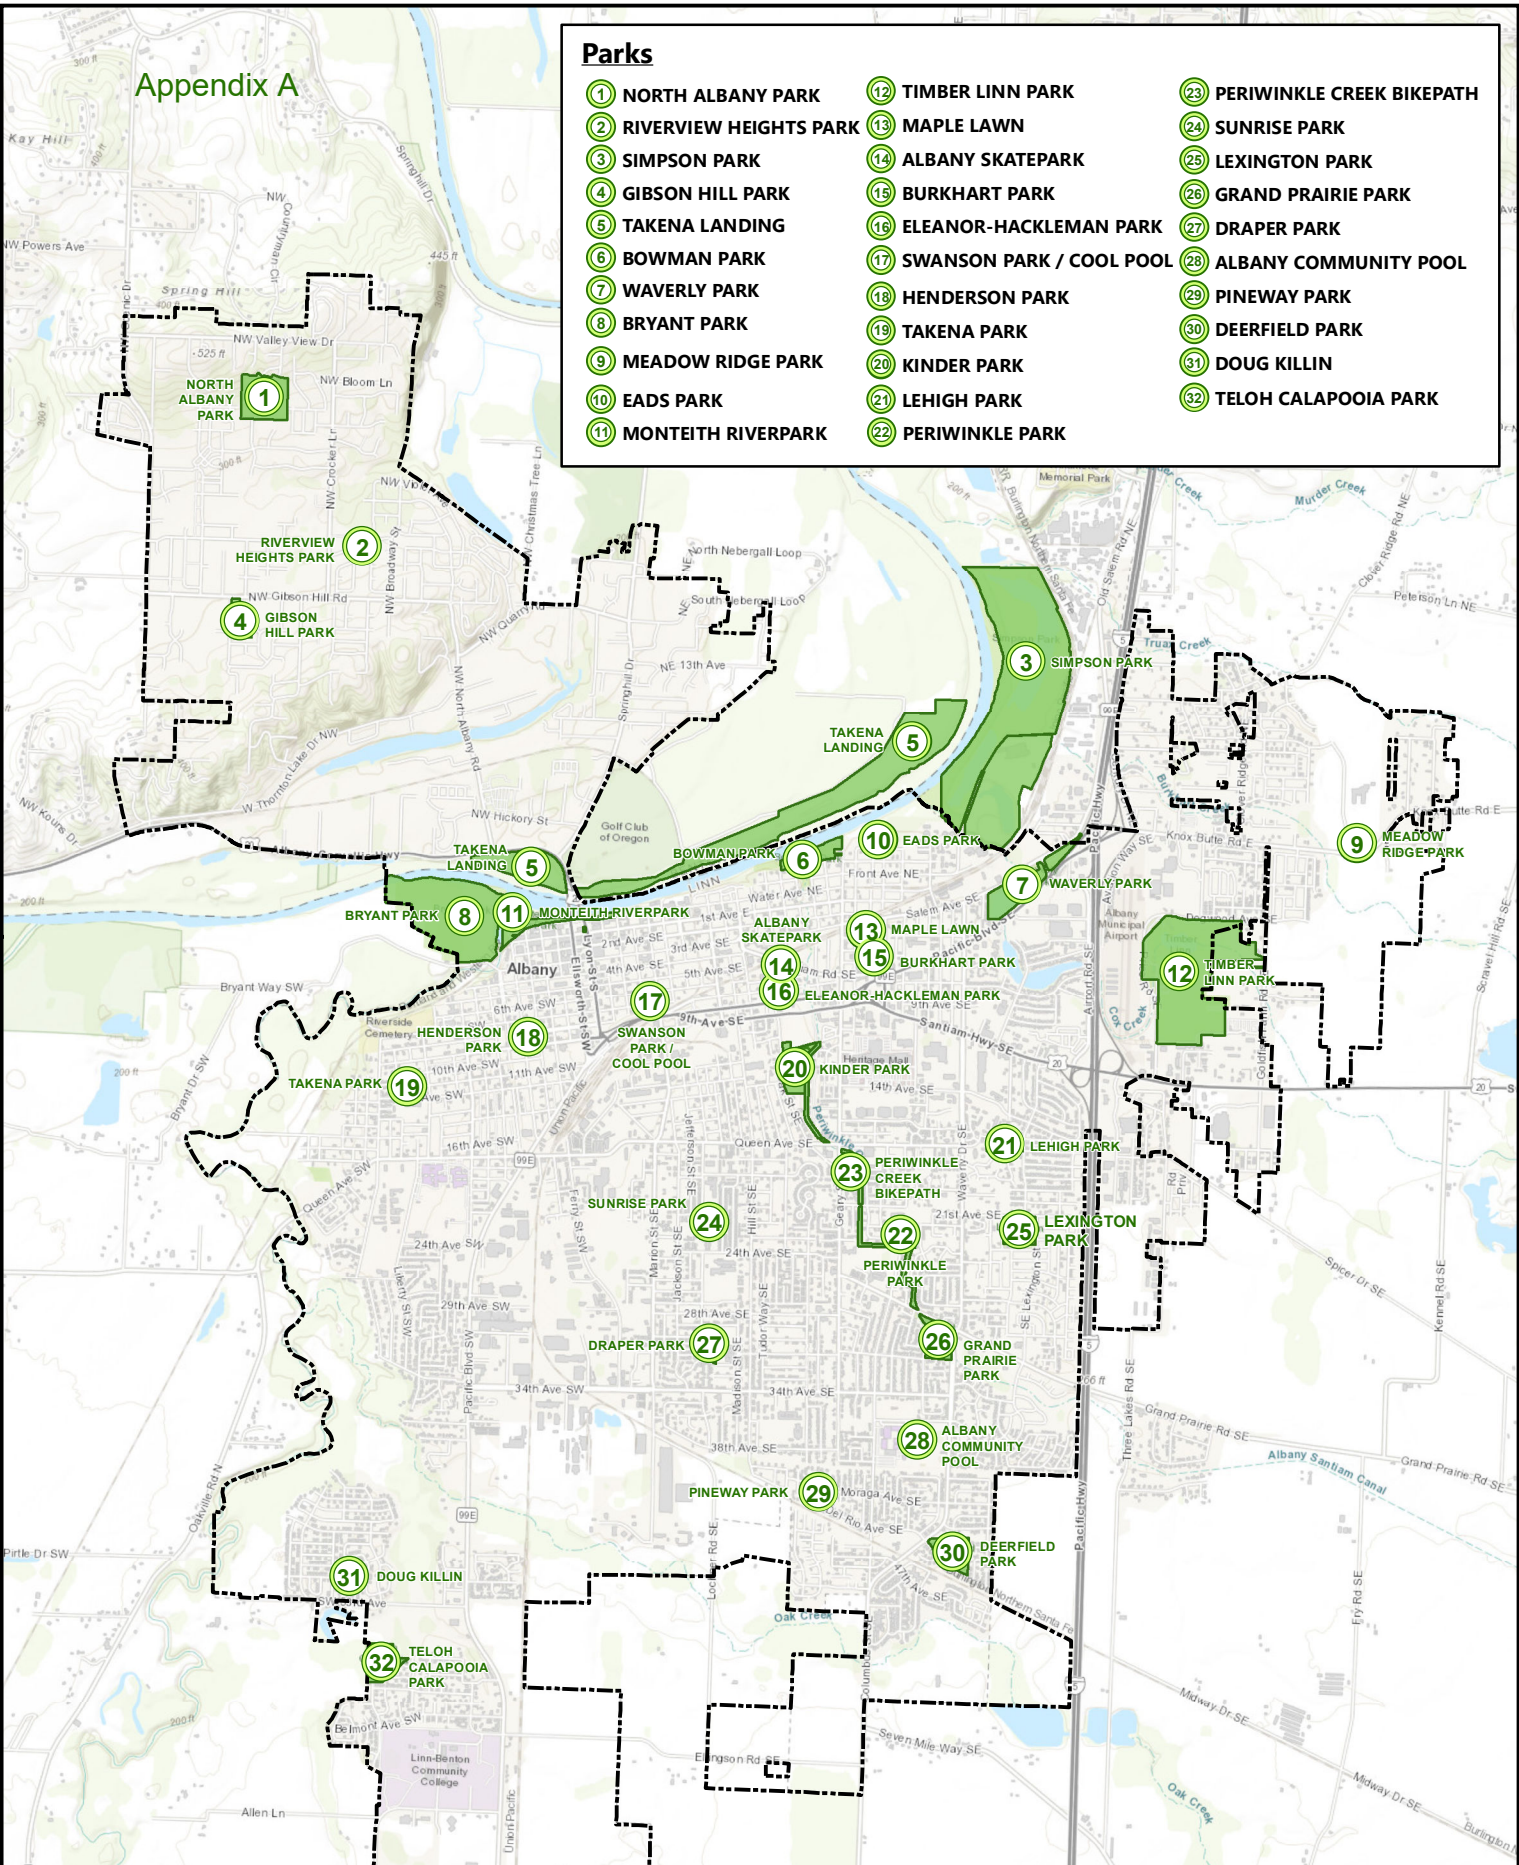

Appendix A

Parks

- ① NORTH ALBANY PARK
- ② RIVERVIEW HEIGHTS PARK
- ③ SIMPSON PARK
- ④ GIBSON HILL PARK
- ⑤ TAKENA LANDING
- ⑥ BOWMAN PARK
- ⑦ WAVERLY PARK
- ⑧ BRYANT PARK
- ⑨ MEADOW RIDGE PARK
- ⑩ EADS PARK
- ⑪ MONTEITH RIVERPARK
- ⑫ TIMBER LINN PARK
- ⑬ MAPLE LAWN
- ⑭ ALBANY SKATEPARK
- ⑮ BURKHART PARK
- ⑯ ELEANOR-HACKLEMAN PARK
- ⑰ SWANSON PARK / COOL POOL
- ⑱ HENDERSON PARK
- ⑲ TAKENA PARK
- ⑳ KINDER PARK
- ㉑ LEHIGH PARK
- ㉒ PERIWINKLE PARK
- ㉓ PERIWINKLE CREEK BIKEPATH
- ㉔ SUNRISE PARK
- ㉕ LEXINGTON PARK
- ㉖ GRAND PRAIRIE PARK
- ㉗ DRAPER PARK
- ㉘ ALBANY COMMUNITY POOL
- ㉙ PINEWAY PARK
- ㉚ DEERFIELD PARK
- ㉛ DOUG KILLIN
- ㉜ TELOH CALAPOOIA PARK

I:\ArcMap_Projects\Parks\ArcMap\Parks_1.mxd Parks_for_moving.mxd

Date: 10/18/2023 Map Source: City of Albany, Esri

Albany City Parks